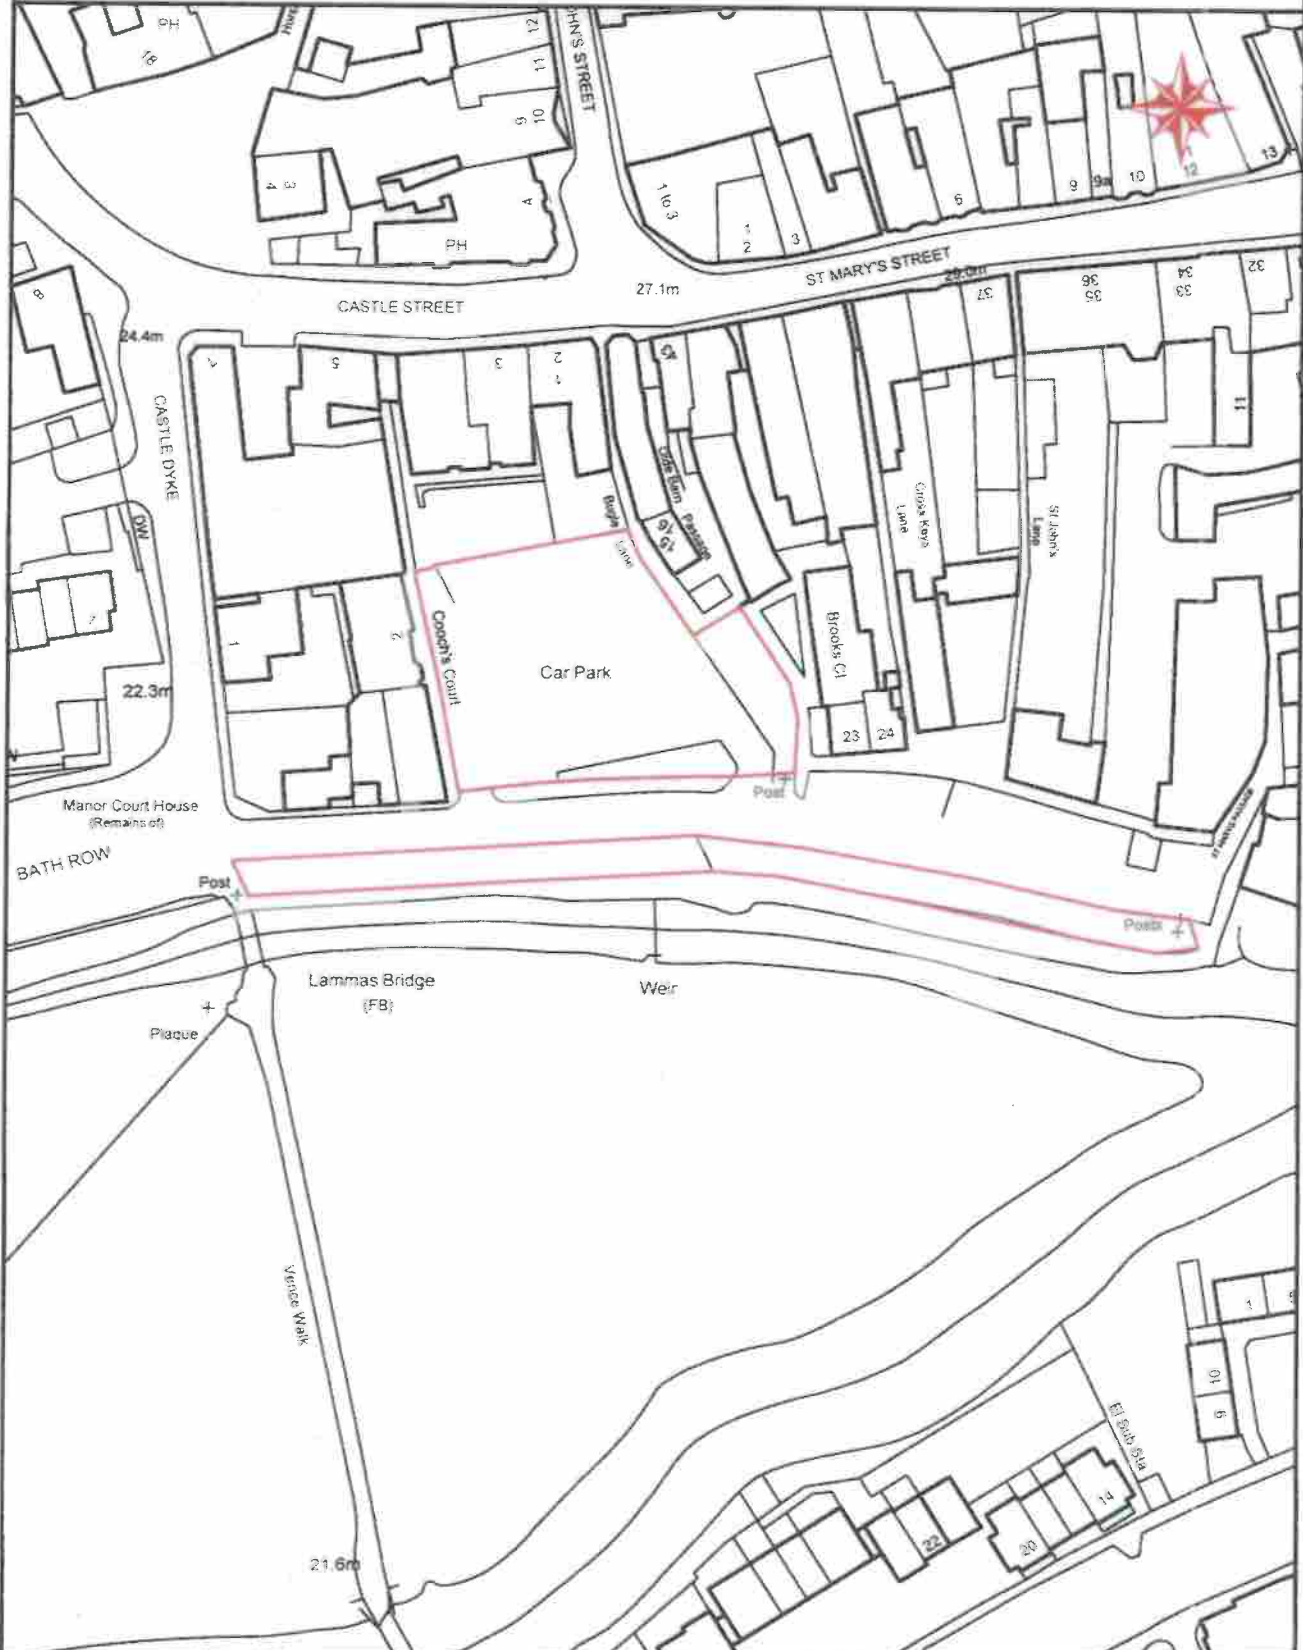

BATH ROW STAMFORD

Details		
Plotting in MapInfo made easier		
Drawn by	Scale	Date
	1:1000	04/05/12
File Pathname / Project / Drawing No.		

Rev No.	

Based on the Ordnance Survey mapping with the permission of the Controller of Her Majesty's Stationery Office Crown copyright. Unauthorised reproduction infringes Crown copyright and may lead to prosecution or civil proceedings.

South Kesteven District Council 100019062
Aligned Assets Limited
Links One, Links Business Centre
Old Woking Road, Old Woking
Surrey, GU22 8BF
www.zigzag-assets.co.uk