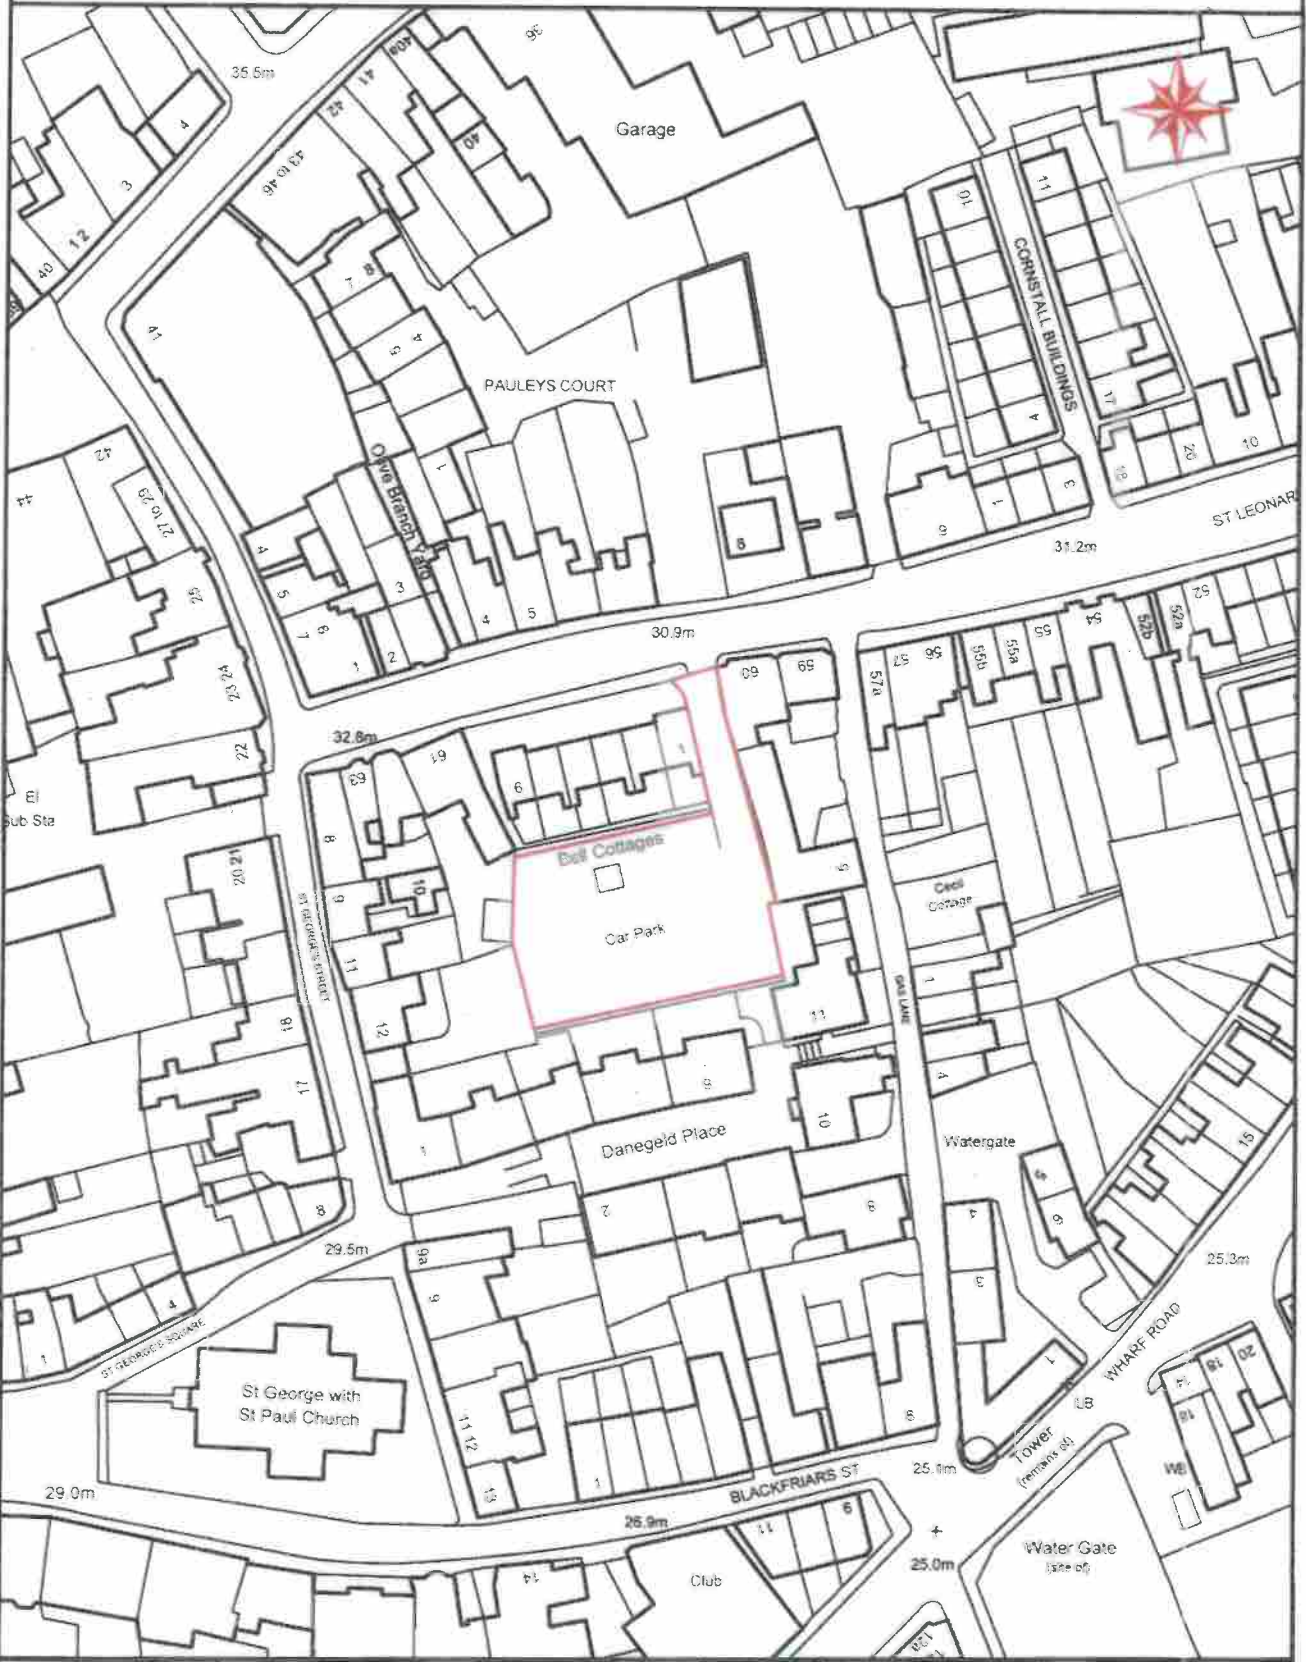

ST LEONARDS STREET STAMFORD

	Details Plotting in Mapinfo made easier		Rev No.	Based on the Ordnance Survey mapping with the permission of the Controller of Her Majesty's Stationery Office Crown copyright. Unauthorized reproduction infringes Crown copyright and may lead to prosecution or civil proceedings. South Kesteven District Council 100018462 Aligned Assets Limited Links One, Links Business Centre Old Woking Road, Old Woking Surrey, GU22 8BF www.aligned-assets.co.uk
	Drawn by	Scale 1:1000	Date 04/05/12	
	File Pathname / Project / Drawing No.