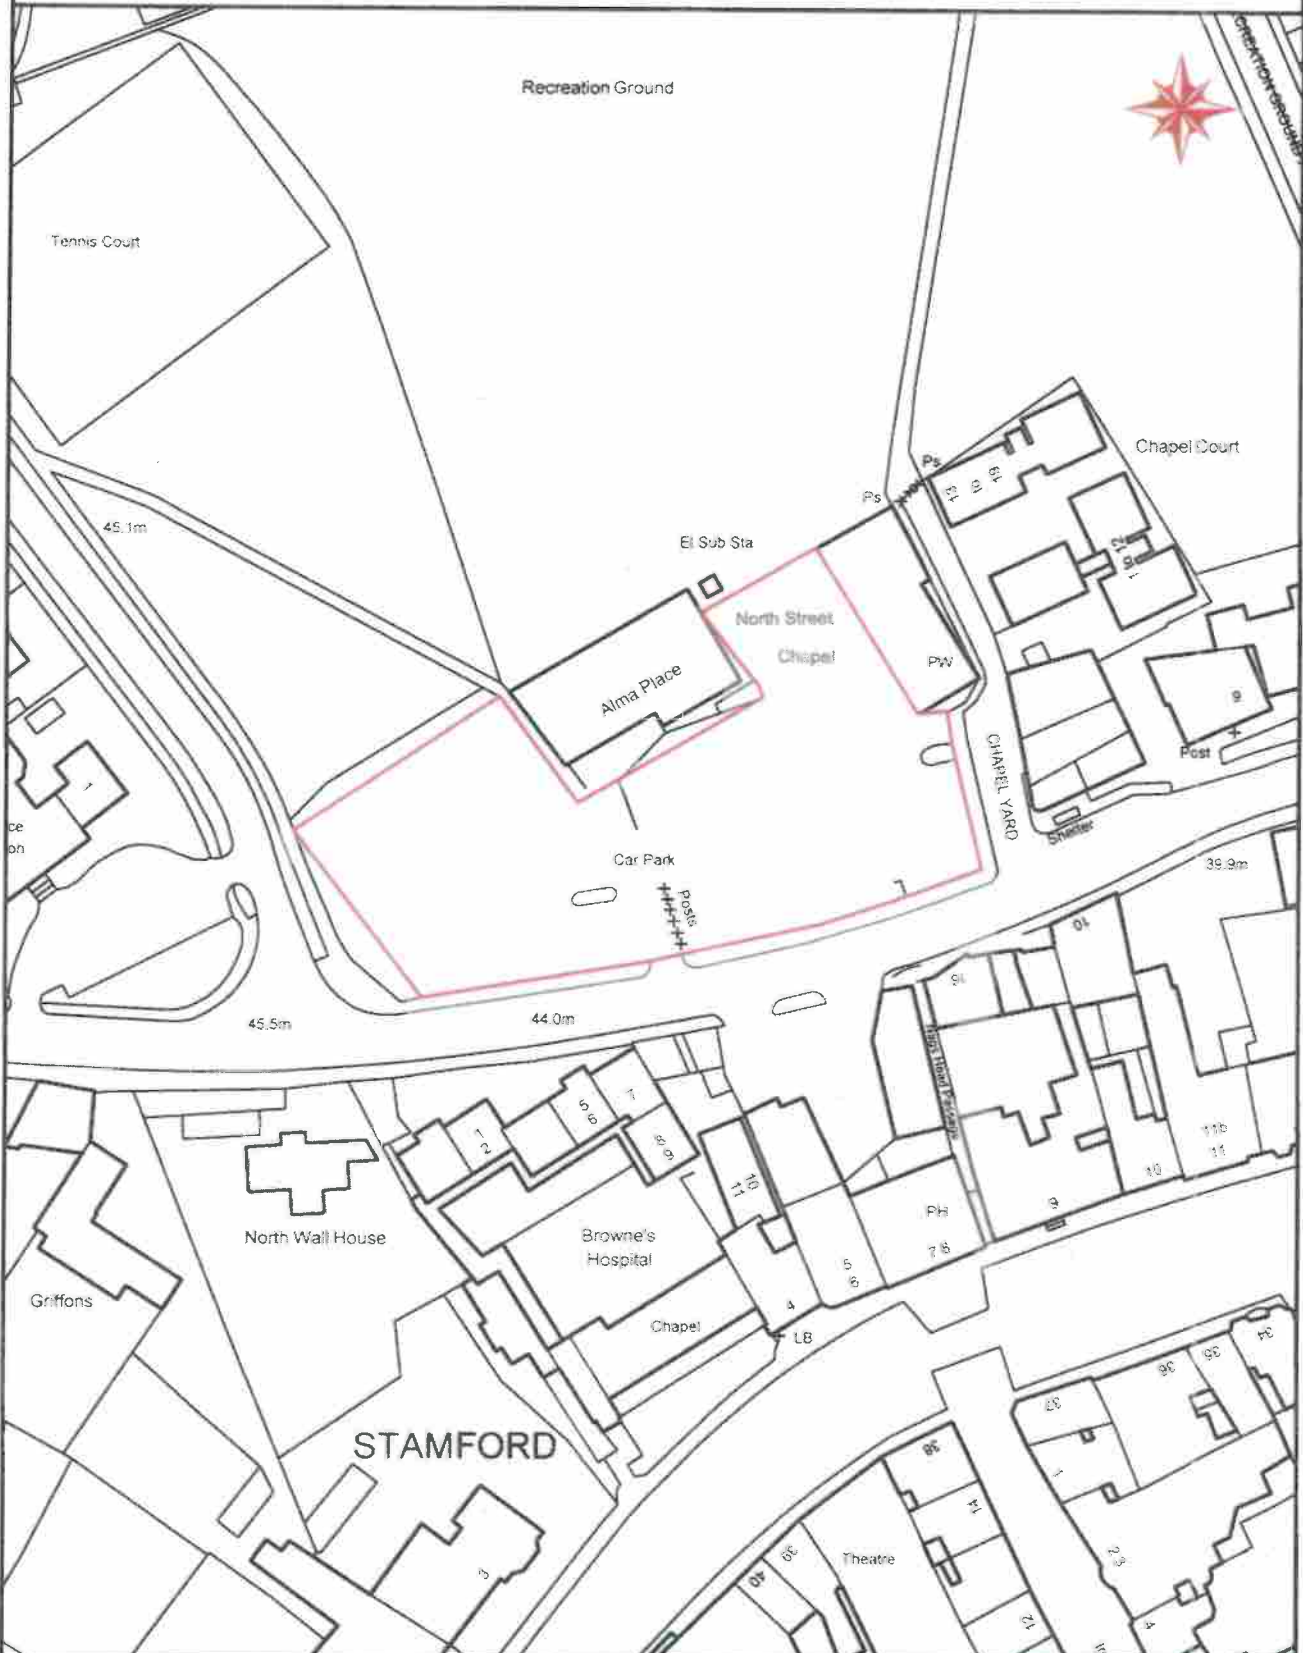

NORTH STREET STAMFORD

| | | | | | |
|---|---------------------------------|-----------------|---------|--|------------------|
|  | Details | | Rev No. | Based on the Ordnance Survey mapping with the permission of the Controller of Her Majesty's Stationery Office Crown copyright. Unauthorised reproduction infringes Crown copyright and may lead to prosecution or civil proceedings. South Kesteven District Council 100015602 Aligned Assets Limited Links One, Links Business Centre Old Woking Road, Old Woking Surrey, GU22 8BF www.aligned-assets.co.uk | |
| | Plotting in MapInfo made easier | | | | |
| | Drawn by | Scale 1:1000 | | | Date 04/05/12 |
| File Pathname / Project / Drawing No. | | | | | |

| | |
|----------------|--|
| Rev No. | |
| | |

Based on the Ordnance Survey mapping with the permission of the Controller of Her Majesty's Stationery Office Crown copyright. Unauthorised reproduction infringes Crown copyright and may lead to prosecution or civil proceedings.